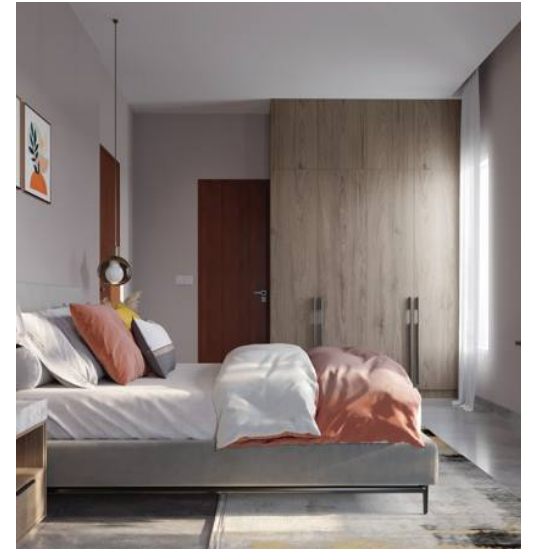

Bedroom 1

Bedroom 2

Bedroom 3

Bedroom 4

Wardrobe	Study Unit	Wardrobe	External Draw	Wardrobe	Study Ledge	Wardrobe
Tinted Black	Piano Black	Cloud	Dark Grey	Olive Green	Weather Gensis	Grey Magic
Lacq Glass	Acrylic	Laminate	Laminate	Laminate	Laminate	Laminate
Black						
Acrylic