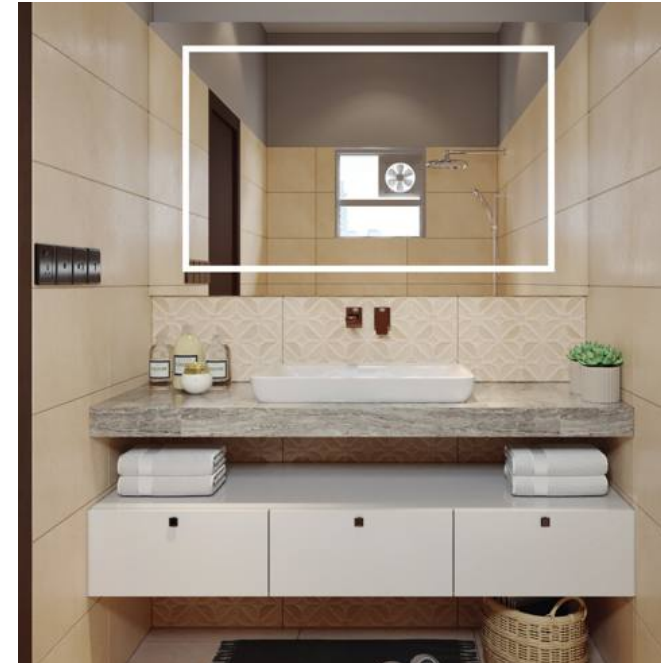

Bottom Unit

Frosty White

Cappaccino

Laminate

Acrylic

Toilet 1 Vanity

Bottom Unit

Frosty White