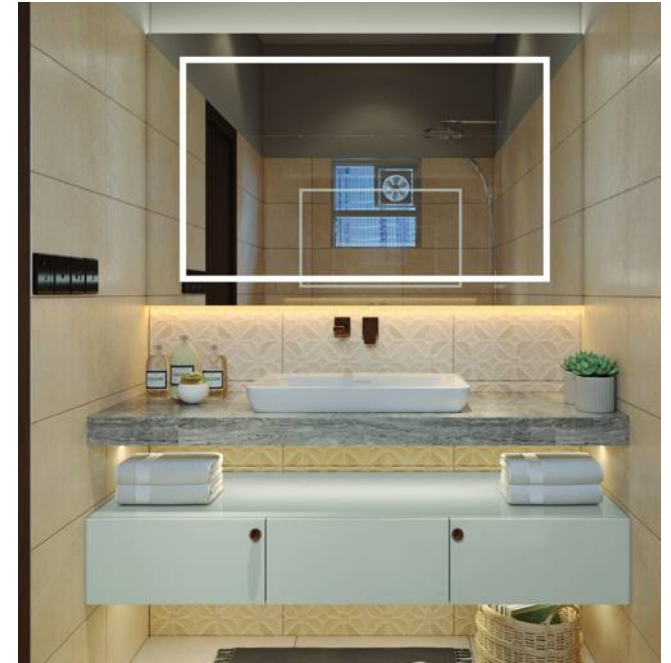

Toilet 1 Vanity

Bottom Unit