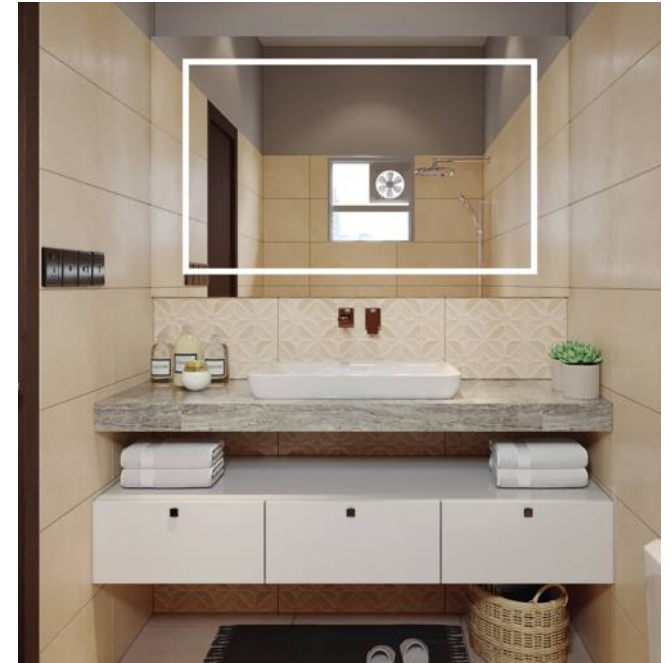

Toilet 1 Vanity

Bottom Unit

Frosty White

Laminate

Accessories & Appliances

Smart Mirror with Led Light

Master toilet

Towel Rack