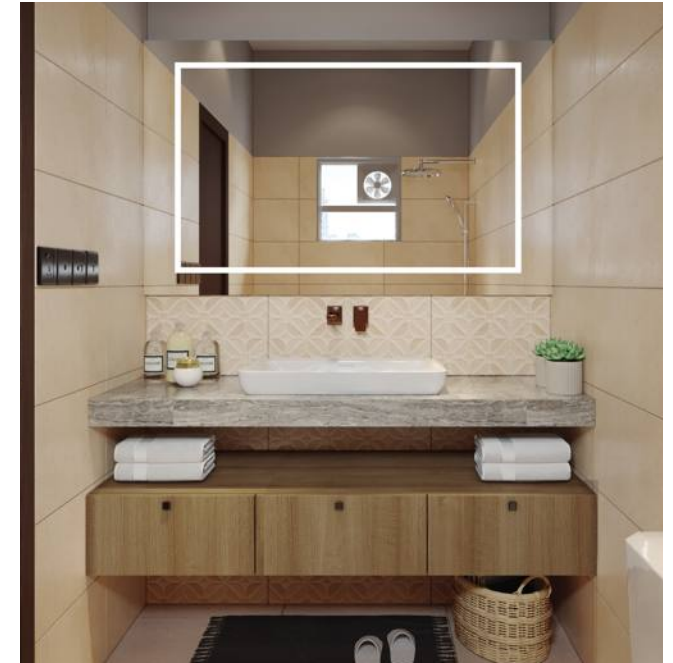

Dining Vanity

Ledges

Bottom Unit

Frosty White

Brown

Laminate

Acrylic

Toilet 1 Vanity